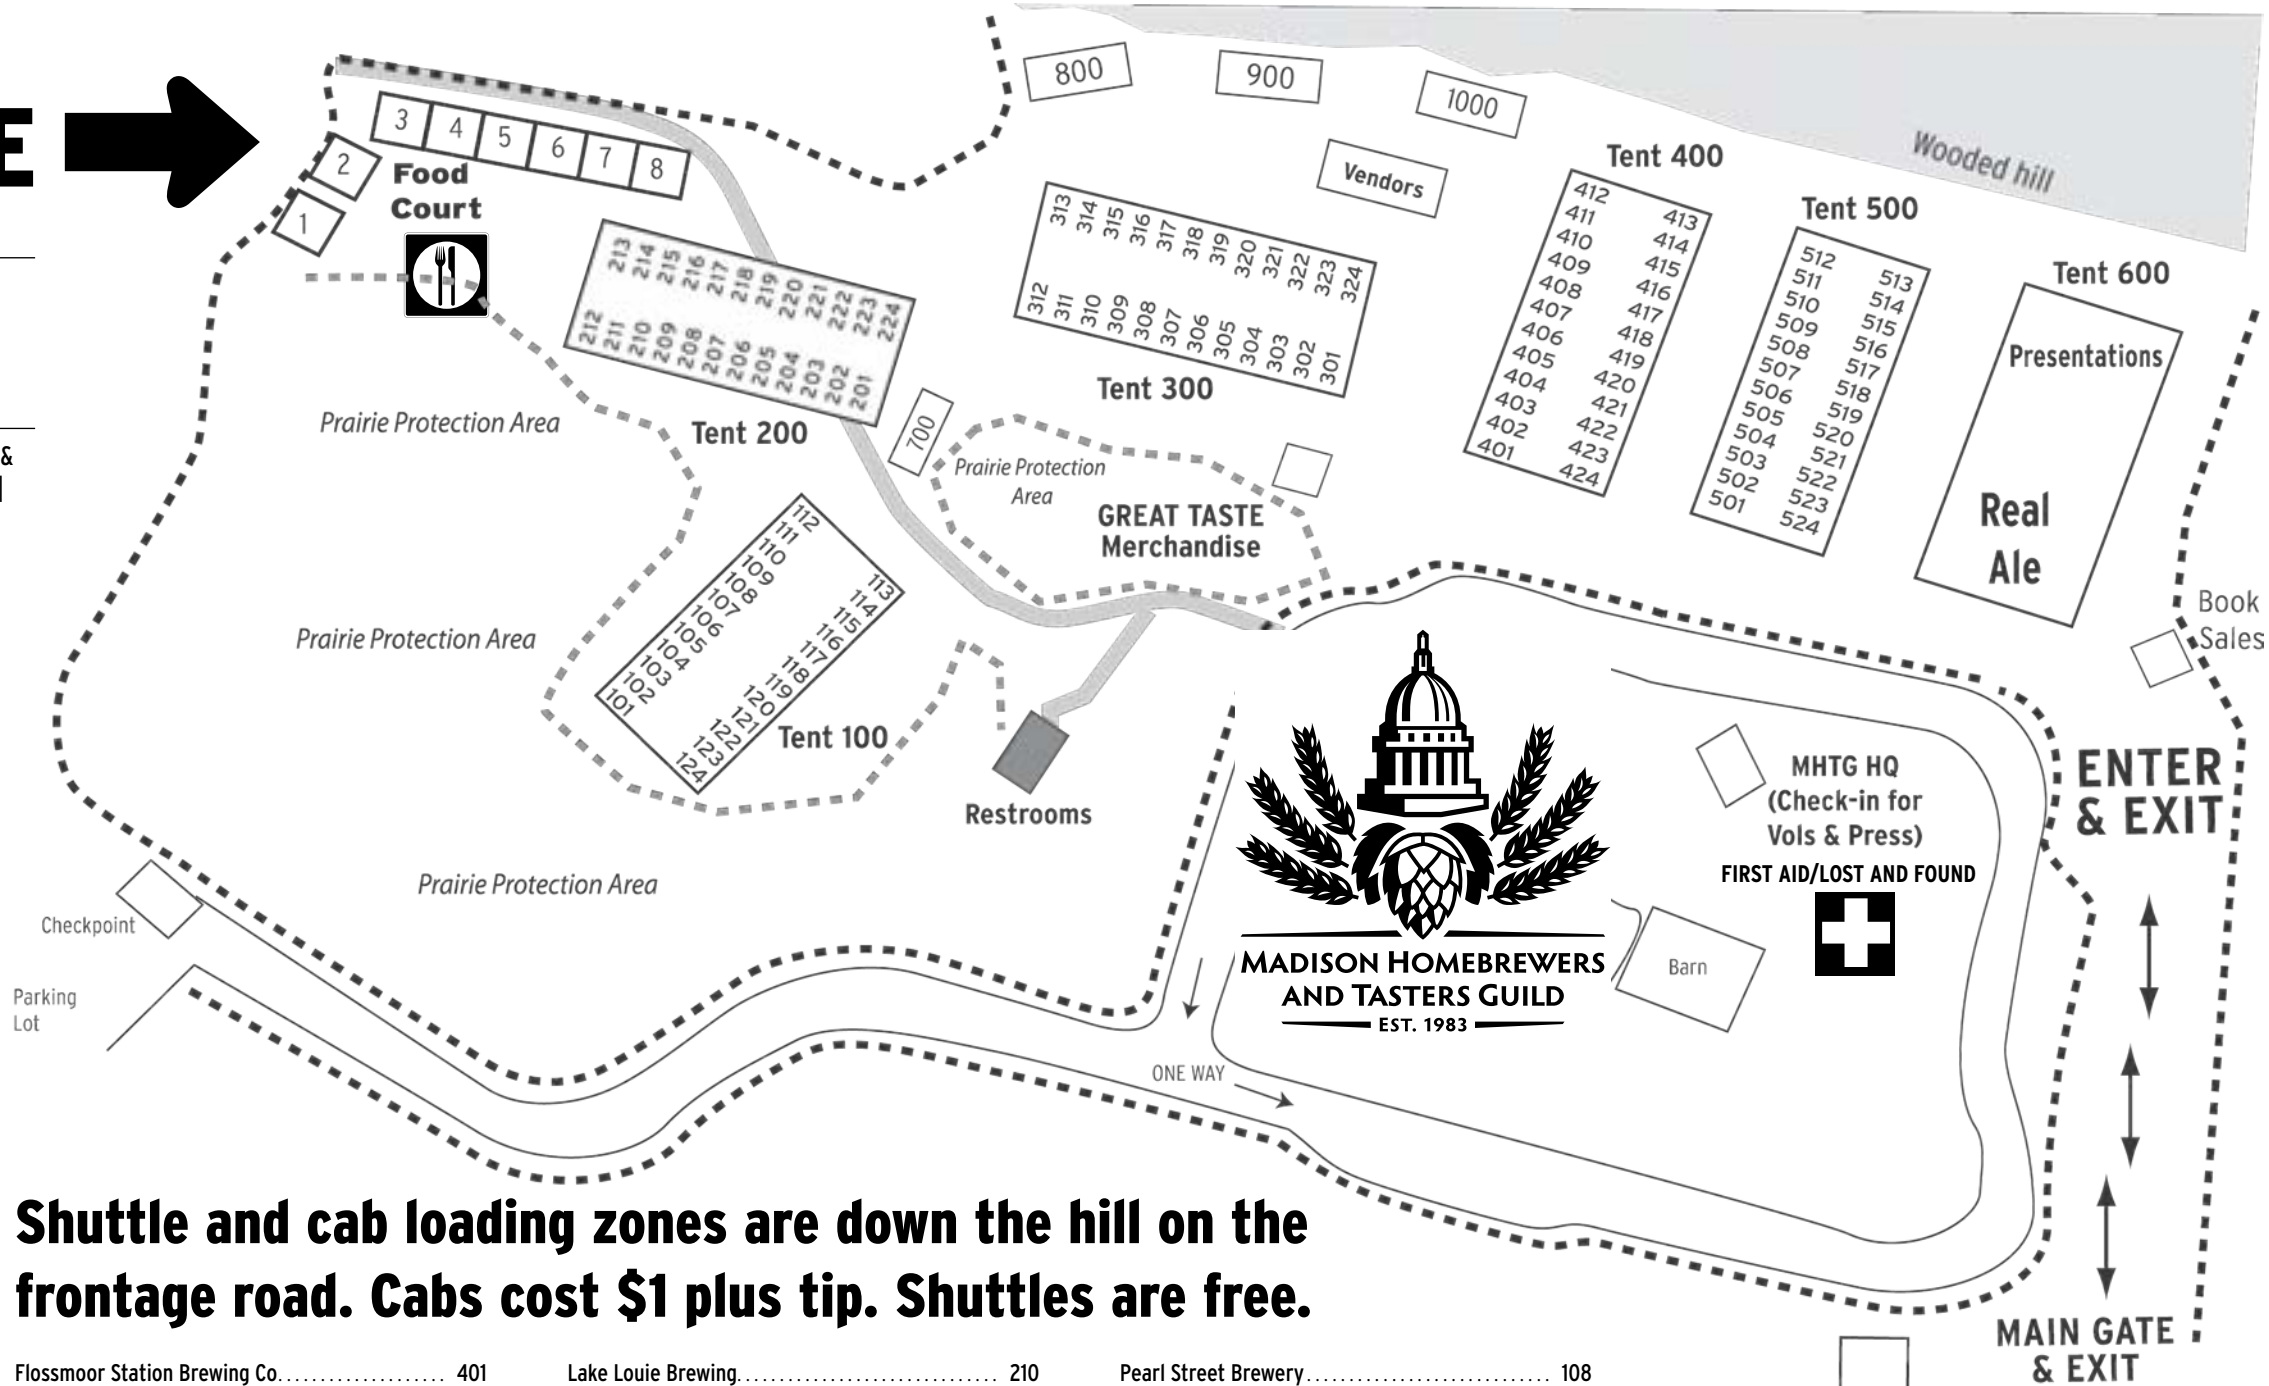

Pearl Street Brewery	108
Piece	314
Potosi Brewing Co	107
Red Eye Brewing Co	422
Revolution Brewing	523
Rhinelander/Minhas Craft Brewery	105
Right Brain Brewery	506
Rock Bottom	206
Rush River Brewing Co	521
The St. Louis Brewery	312
Samuel Adams Brewing Co	205
Sand Creek	412
Shipwreck Brewpub	221
Shoreline Brewery	522
Short's Brewing Co	800
Silver Creek Brewing Co.	411
Sprecher Brewing Co	209
St. Francis Brewery & Restaurant	323
Stevens Point Brewery	111
Stone Cellar Brew Pub	316
Stonefly Brewing Co.	222
Summit Brewing Co.	424

Surly Brewing Co	524
Tallgrass Brewing Co	505
Third Base Sports Bar & Brewery	310
Thirsty Pagan Brewing	202
Three Floyds Brewery	313
Tittletown Brewing Co.	415
Toppling Goliath	308
Two Brothers Brewing Co.	324
Tyranena Brewing Co	301
Upland Brewing Co	417
Vintage Brewing Co	900
Water Street Brewery	214
White Winter Winery/Meadery	418
Wild Onion Brewing Co.	215
Woodman Brewery	102