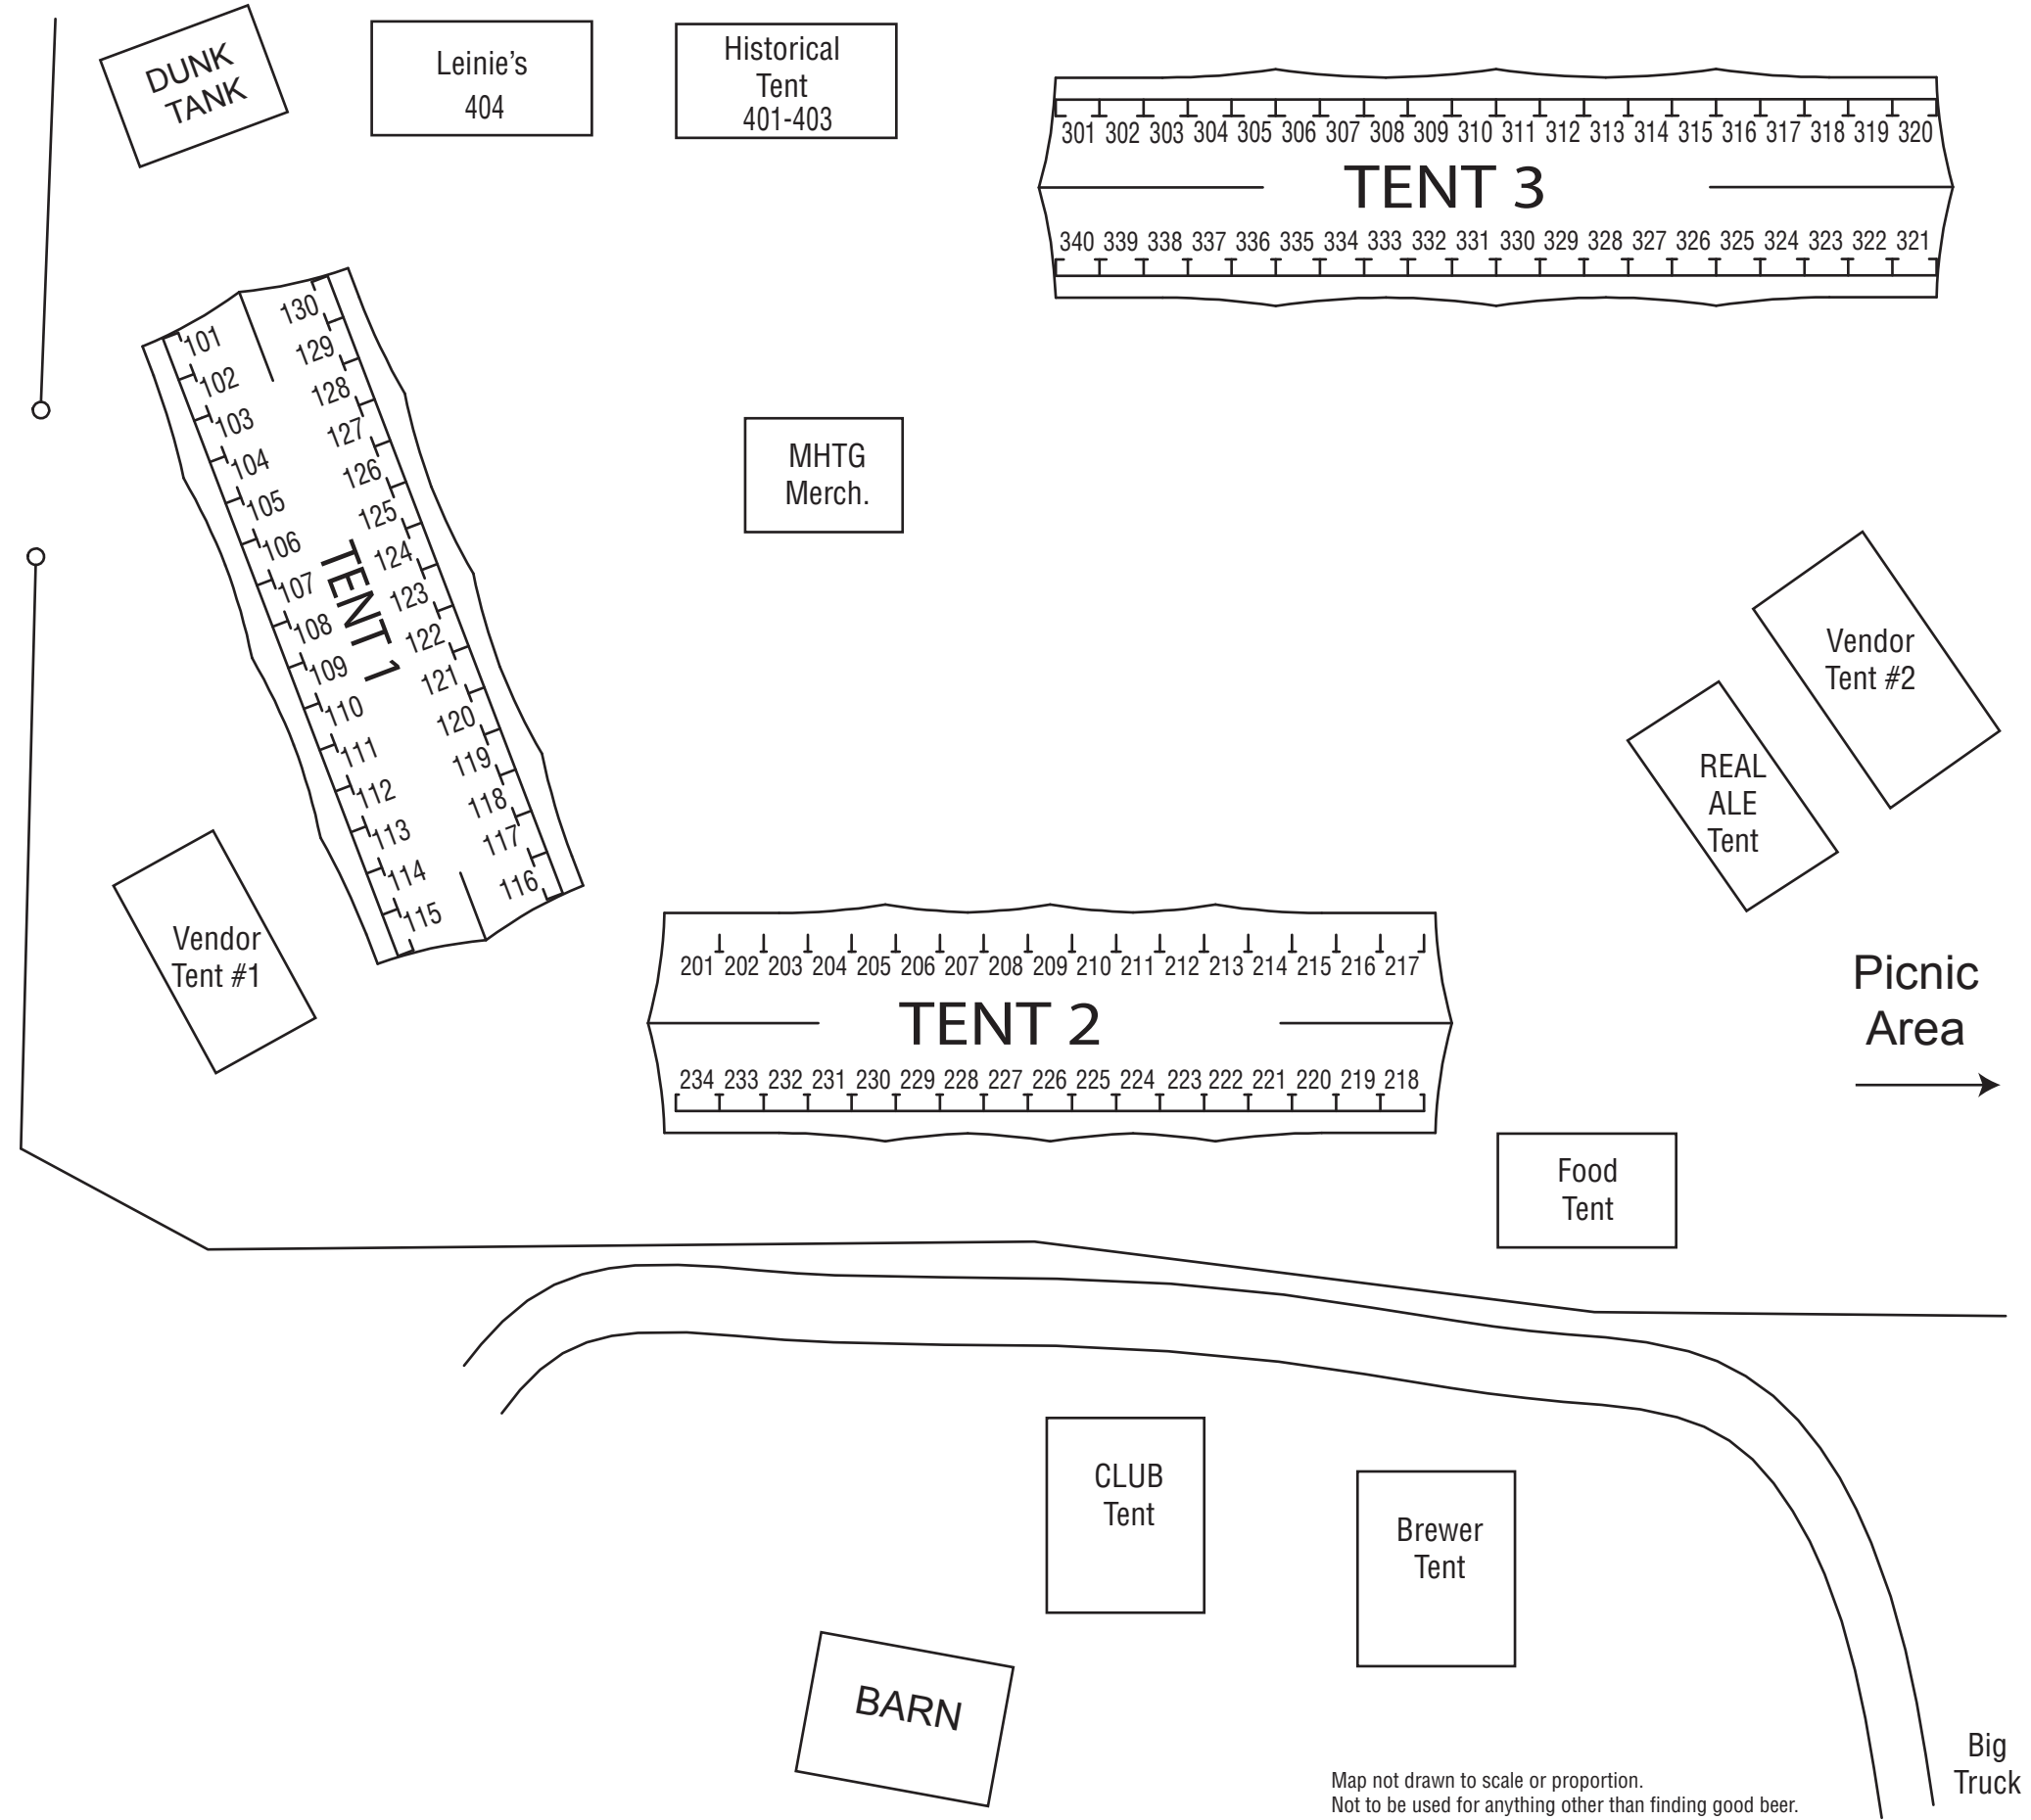

LAKE MONONA

- 101 Founders Brewing Co.
- 102 Bent River Brewing Co.
- 103 Millstream Brewing Co
- 104 Muskie Capital Brewery
- 105 Grumpy Troll Brewpub
- 106 Fitger's Brewhouse Brewery and Grill
- 107 Angry Minnow Brewing, LLC
- 108 Short's Brewing Co
- 109 Central Waters Brewing Co.
- 110 Illinois Brewing Co.
- 111 Old Hat Brewery & Grill
- 112 Rocky River Brewing Co.
- 113 Nicolet Brewing Co.
- 114 Flat Earth Brewing Co
- 115 The Saint Louis Brewery, Inc.
- 116 Ale Asylum
- 117 Delafield Brewhaus
- 118 Great Baraboo Brewing Co.
- 119 Minneapolis Town Hall Brewery
- 120 Old Capitol Brew Works/Public House
- 121 Water Street Brewery
- 122 Upland Brewing Co.
- 123 Stevens Point Brewery
- 124 Kuhnhenh Brewing Co LLC
- 125 Fox River Brewing Co.
- 126 Broad Ripple Brew Pub
- 127 Shoreline Brewery
- 128 Green Bay Brewing/
Hinterland Brewery
- 129 Lakefront Brewery
- 130 New Holland Brewing Co.
- 201 Three Floyds Brewing Co.
- 202 Piece
- 203 Minhas Craft Brewery
- 204 Samuel Adams Brewing Co.
- 205 Rustic Rail
- 206 Surly Brewing Co.
- 207 Gray's Brewing Co.
- 208 Barley Island Brewing Co.
- 209 Goose Island Beer Co.
- 210 Barley John's Brew Pub
- 211 Brugge Brasserie
- 212 Jolly Pumpkin Artisan Ales
- 213 Michigan Brewing Co.
- 214 Pearl Street Brewery
- 215 O'Fallon Brewery
- 216 J.T. Whitney's Brewpub and Eatery
- 217 Flossmoor Station Brewing Co.
- 218 New Glarus Brewing Co.
- 219 Hoppin' Frog Brewing
- 220 Brass Restaurant and Brewery
- 221 Great Lakes Brewing Co.
- 222 Mad Anthony Brewing Co.
- 223 Two Brothers Brewing Co.
- 224 Third Base Sports bar and Brewery
- 225 Falls Brewing Co.

Map not drawn to scale or proportion.
Not to be used for anything other than finding good beer.